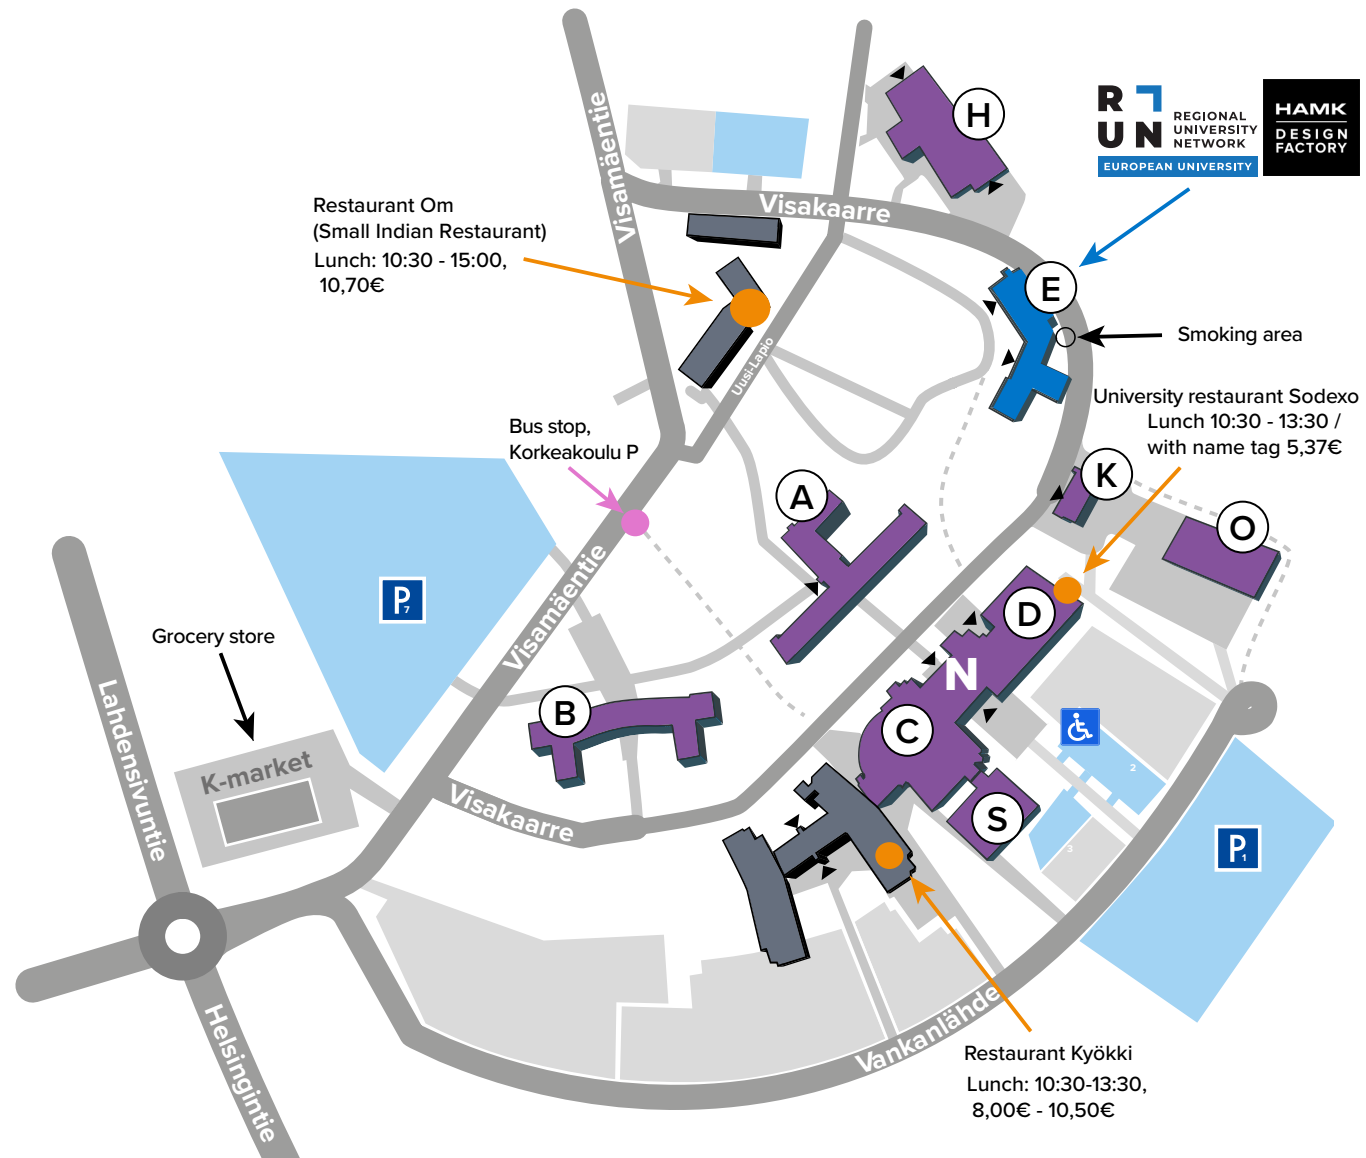

RUN-EU SUPER WEEK 2021

HAMK
HÄMEEN AMMATTIKORKEAKOULU
HÄME UNIVERSITY OF APPLIED SCIENCES

E RUN-EU SUPER WEEK EVENT
building
Address: Visakaarre 4

- A Administration: HAMK & HAMI

- B Learning spaces

- C Auditoriums

- D University restaurant Sodexo

- E Design Factory

- H Sports Hall and Footwear Design

- K HAMK Staff

- O HAMK Tech Research Unit Laboratories

- S Learning spaces

**HÄMEENLINNA
UNIVERSITY CENTRE**